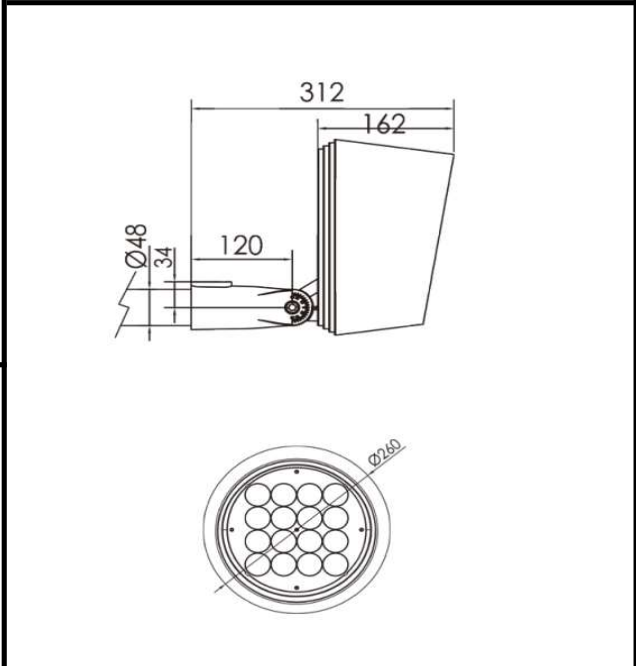

Sovitron Interior Pvt.Ltd.

Model Name	GOTHIC-1135M/DL-OSL-1135ME-16
Description	Flood light

Technical description	Image
-----------------------	-------

Dimension	Dia=260mm H=162mm
Frame	Aluminium Die-cast
Color Tempertaure	4000K
Power	75 W
Total Luminous Flux	6750 lm
Efficacy	90 lm/W
IP rating	66
Beam angle	2.6, 3.5, 12, 20, 30, 60, 10x70, 5x20 Degree
Color Rendering	≥80
Mounting	Pole Mounted
Optics	Lens & Clear Glass
Dimming	NON-Dimmable
Operating Voltage	220-240 VAC
Standard Lifetime	L70 minimum at 50,000 burning hours

Dimension diagram

Remarks:-